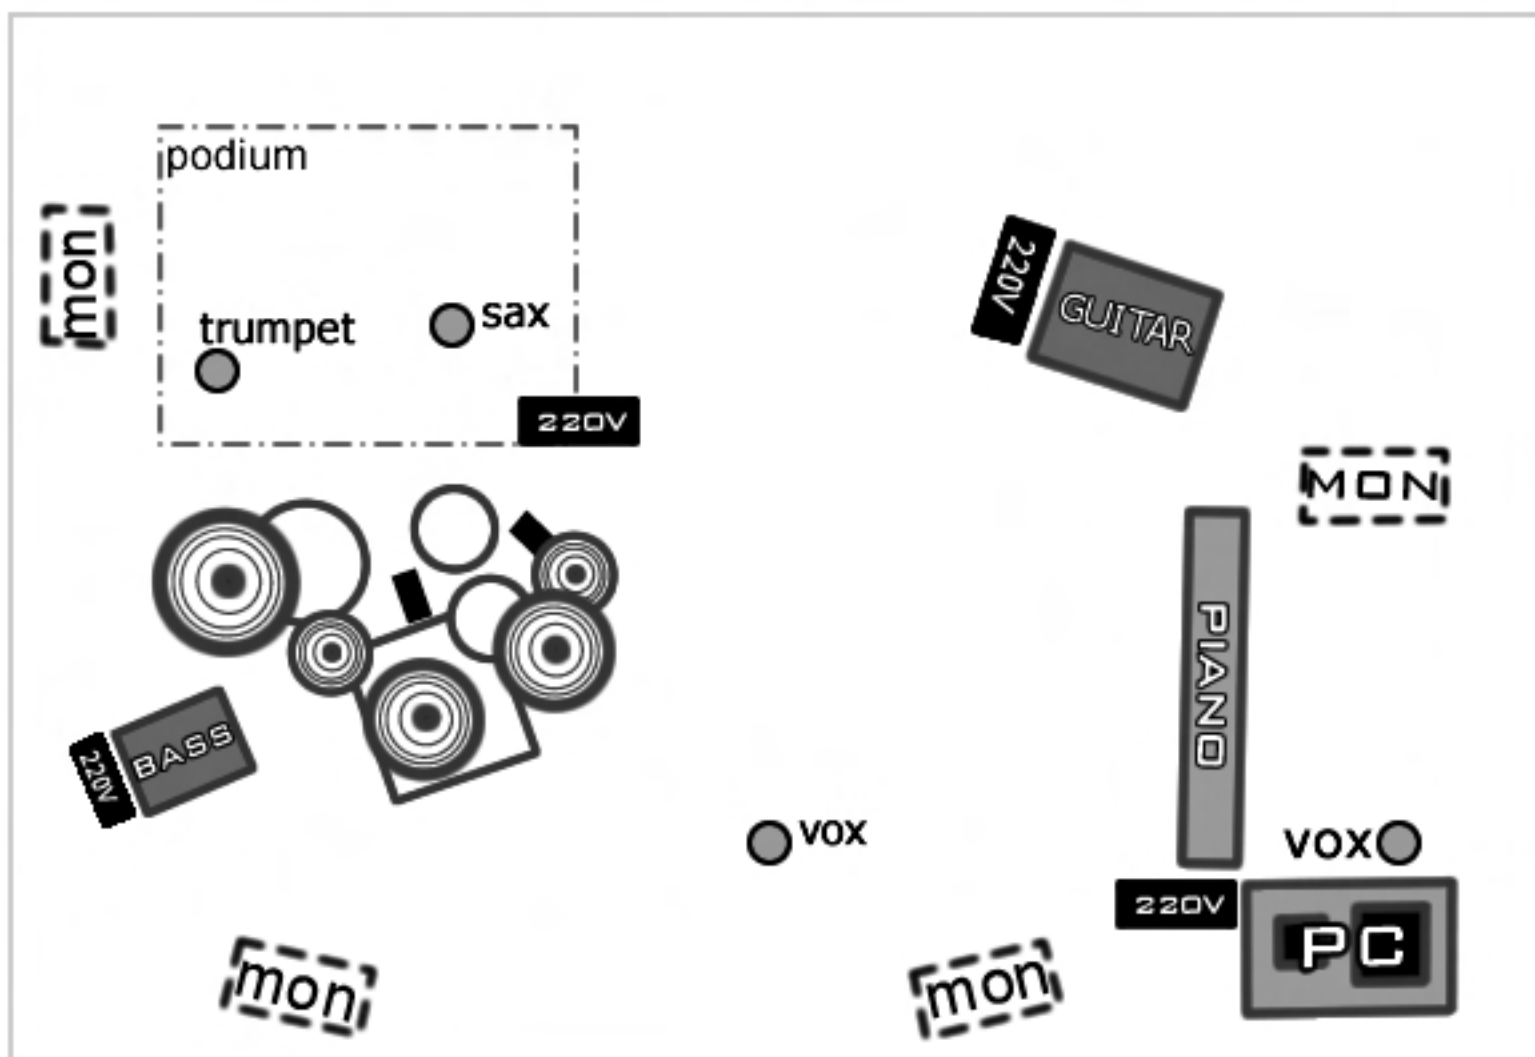

TECHNICAL RIDER - MY SECRET PLAYGROUND

Vocals: 2 SM58

Bassguitar: di or mic

Drums: BD, 2xToms, Snare, Crashes,

Lap and Keys (electronics): 2x DI (Stereo) L/R (incl. Vox Mic),
1 (pre)send from FOH to soundcard (Vocal FXs)

Brasses: Sax (wireless system) DI, Trumpet (clip mic),

Guitar: SM57 or other dynamic mic

At least 3 Monitors, 1 podium for brasses (ca. 50cm)

Contact: Florian Spitz - +49 (0)151/26034653
office@flowingrecords.com